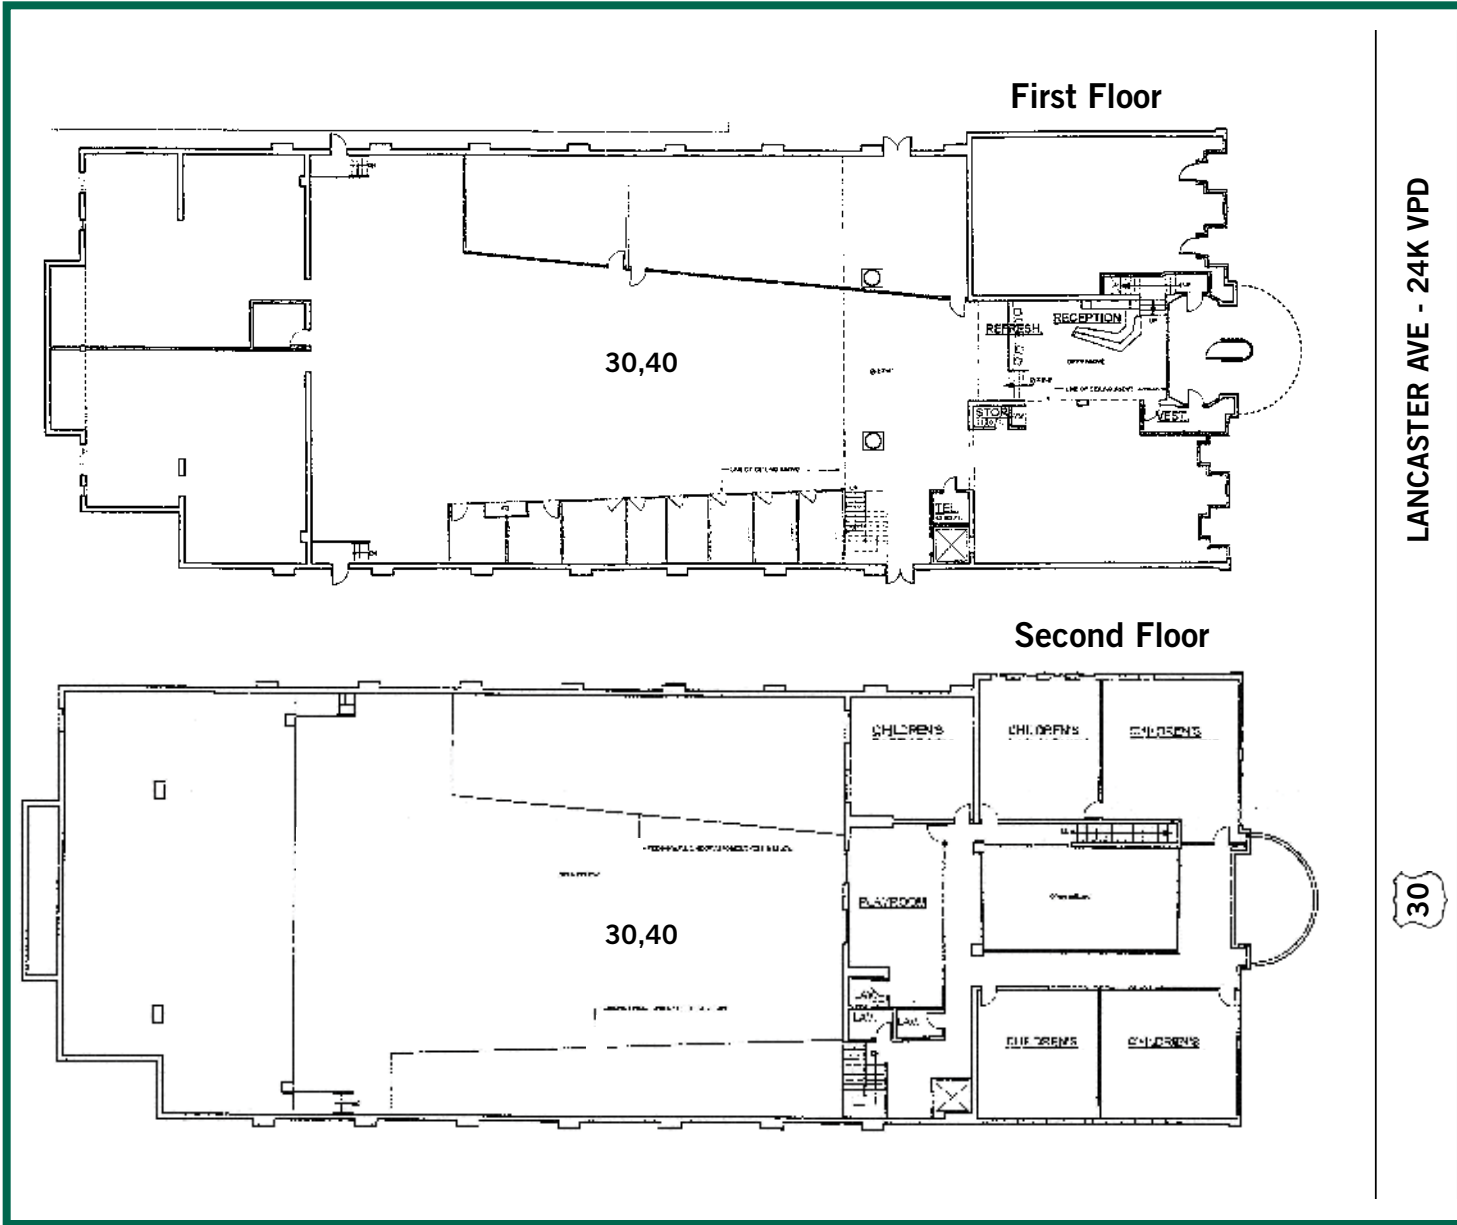

Ardmore Theater | 30-38 W. Lancaster Avenue, Ardmore, PA

Suite	Tenant Name	SF
30, 40	Tropicraft	17,500

- Leased
- Vacant